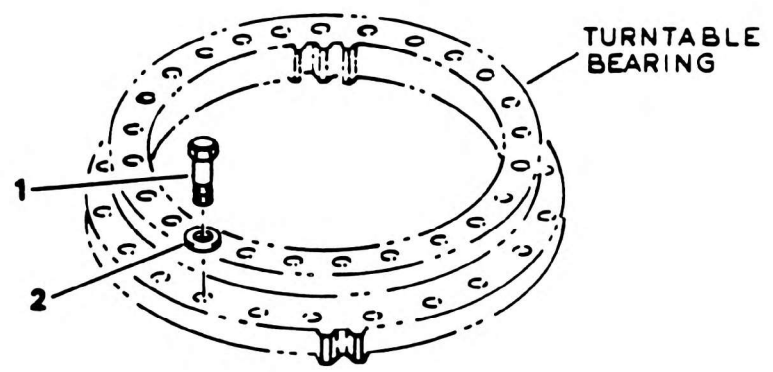

BEARING BOLT INSTALLATION

GROVE

NO.	PART NO.	QTY	DESCRIPTION	NO.	PART NO.	QTY	DESCRIPTION
1	7-118-223450	36	BOLT, HEX				
2	7-949-000236	36	WASHER				